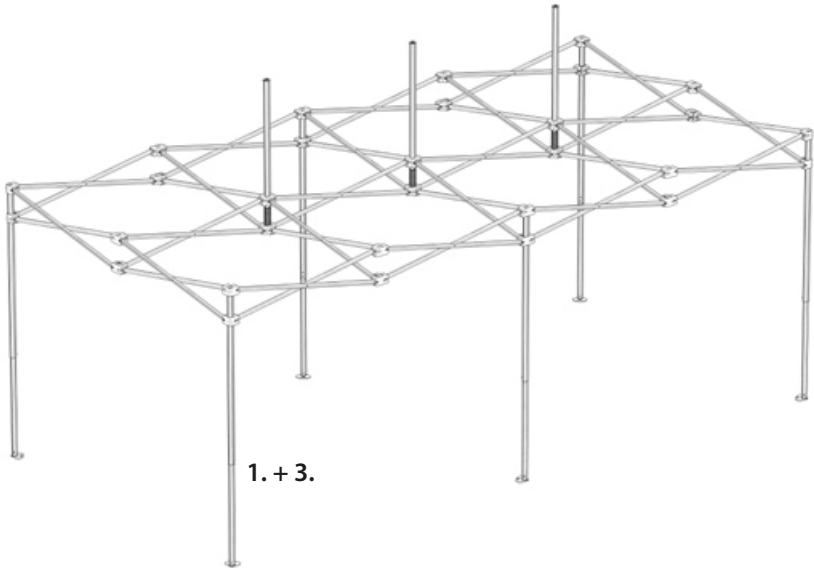

PRO-TENT 2000 spare parts for series with black plastic connectors (old version built **until November 2021**)

PRO-TENT 2000 spare parts for series with black plastic connectors (old version built **until November 2021**)

Pos.	Article No.	Description	Price in CHF
1+3	2.806050	Middle pole, complete with inner pole (with quadratic base: Art. 2.806050Q)	61.–
2+3	2.806010	Middle pole, complete with inner pole (with quadratic base: Art. 2.806010Q)	61.–
3	2.806020	Inner pole with foot (with quadratic base: Art. 2.806020Q)	35.–
4	2.806100	Gable, complete with tension spring	73.–
5	2.809002	Metal V-spring	1.30
6	2.806400	2-way connector for corner pole	3.60
7	2.806411	2-way slider for corner pole	3.60
8	2.806420S	3-way connector for roof profiles	3.90
9	2.806440	4-way connector for gable	5.40
10	2.806441	4-way slider for gable	5.30
11	2.806430	3-way connector for center pole	4.90
12	2.806431	3-way slider for center pole	4.90
13	5.807020	Profile cover, with lip, for gable, grey	1.40
14	2.806526	Screw fitting kit for connectors (4 countersunk head screws M6 x 32 mm and nuts M6)	4.30