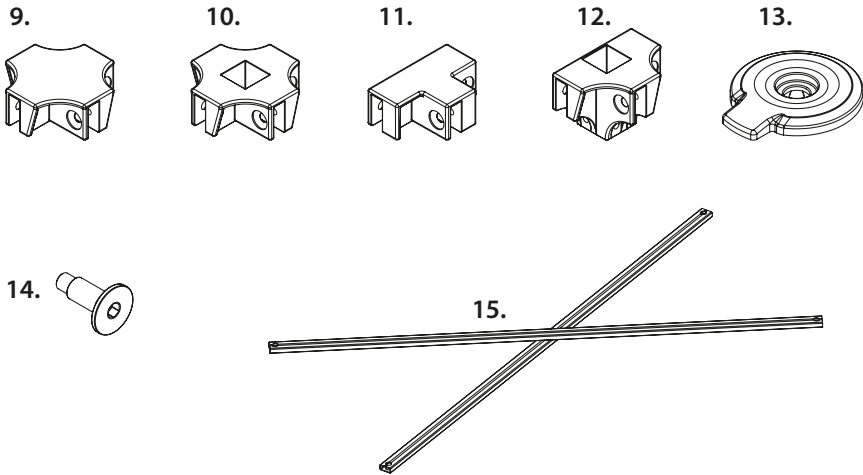

PRO-TENT 2000 spare parts for series with black plastic connectors (old version built **until November 2021**)

PRO-TENT 2000 spare parts for series with black plastic connectors (old version built **until November 2021**)

Pos.	Article No.	Description	Price in CHF
1+3	2.806050	Middle pole, complete with inner pole (with quadratic base: Art. 2.806050Q)	61.–
2+3	2.806010	Middle pole, complete with inner pole (with quadratic base: Art. 2.806010Q)	61.–
3	2.806020	Inner pole with foot (with quadratic base: Art. 2.806020Q)	35.–
4	2.806100	Gable, complete with tension spring	73.–
5	2.809002	Metal V-spring	1.30
6	2.806400	2-way connector for corner pole	3.60
7	2.806411	2-way slider for corner pole	3.60
8	2.806420S	3-way connector for roof profiles	3.90
9	2.806440	4-way connector for gable	5.40
10	2.806441	4-way slider for gable	5.30
11	2.806430	3-way connector for center pole	4.90
12	2.806431	3-way slider for center pole	4.90
13	5.807020	Profile cover, with lip, for gable, grey	1.40
14	2.806526	Screw fitting kit for connectors (4 countersunk head screws M6 x 32 mm and nuts M6)	4.30