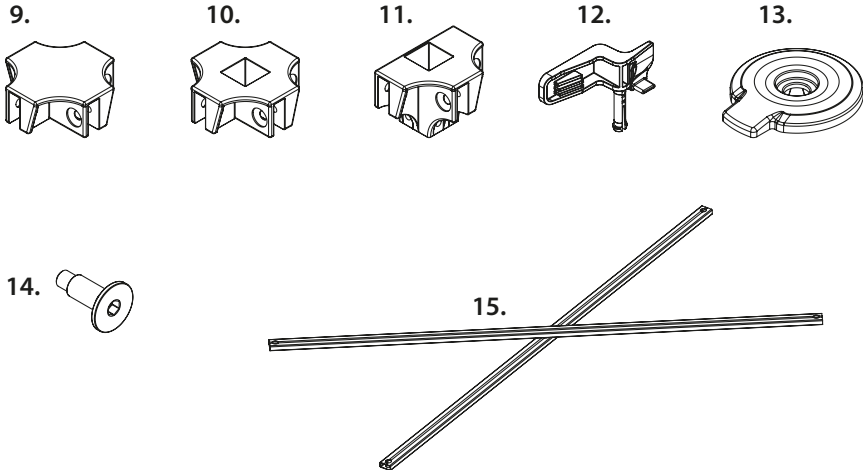

PRO-TENT 2000 spare parts for series with grey plastic connectors (new version built **since November 2021**)

PRO-TENT 2000 spare parts for series with grey plastic connectors (new version built since November 2021)

Pos.	Article No.	Description	Price in CHF
1+3	2.806050.N	Middle pole, complete with inner pole (with quadratic base: Art. 2.806050Q.N)	61.–
2+3	2.806010.N	Middle pole, complete with inner pole (with quadratic base: Art. 2.806010Q.N)	61.–
3	2.806020	Inner pole with foot (with quadratic base: Art. 2.806020Q)	35.–
4	2.806100.N	Gable, complete with tension spring	83.–
5	2.809002	Metal V-spring	1.30
6	2.806400.N	2-way connector for corner pole	3.60
7	2.807010.N	Profil cover, without lip	0.90
8	2.806420.N	3-way connector top and bottom for roof profiles	3.90
9	2.806440.N	4-way connector for gable	5.40
10	2.806441.N	4-way slider for gable	5.30
11	2.806430.N	3-way connector for center pole	4.90
12	2.806435.N	Press-stud remover, red	0.60
13	5.807020	Profile cover, with lip, for gable, grey	1.40
14	2.806526.N	Screw M6 to connector for fixation of roof profiles	0.60