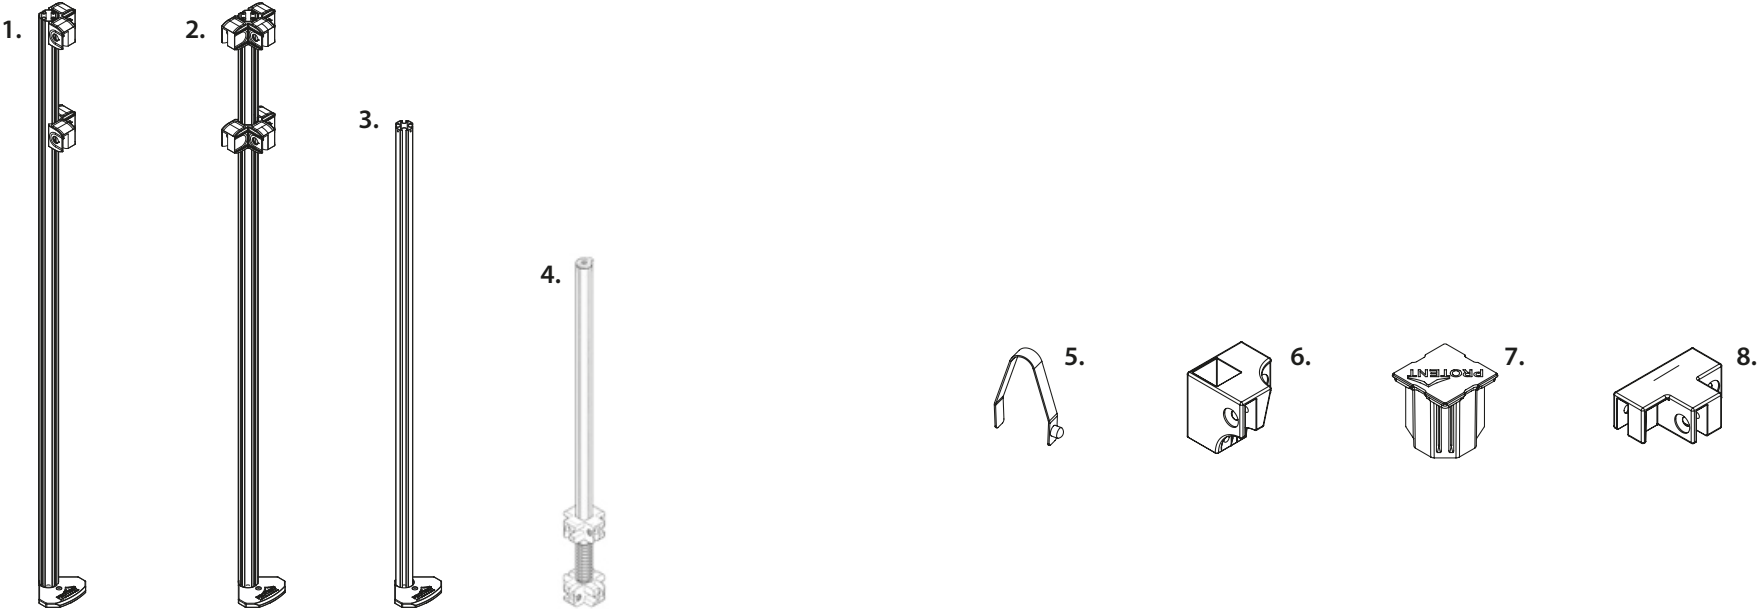

PRO-TENT 2000 spare parts for series with grey plastic connectors (new version built **since November 2021**)

PRO-TENT 2000 spare parts for series with grey plastic connectors (new version built since November 2021)

Pos.	Article No.	Description	Price in CHF
1+3	2.806050.N	Middle pole, complete with inner pole (with quadratic base: Art. 2.806050Q.N)	61.–
2+3	2.806010.N	Middle pole, complete with inner pole (with quadratic base: Art. 2.806010Q.N)	61.–
3	2.806020	Inner pole with foot (with quadratic base: Art. 2.806020Q)	35.–
4	2.806100.N	Gable, complete with tension spring	83.–
5	2.809002	Metal V-spring	1.30
6	2.806400.N	2-way connector for corner pole	3.60
7	2.807010.N	Profil cover, without lip	0.90
8	2.806420.N	3-way connector top and bottom for roof profiles	3.90
9	2.806440.N	4-way connector for gable	5.40
10	2.806441.N	4-way slider for gable	5.30
11	2.806430.N	3-way connector for center pole	4.90
12	2.806435.N	Press-stud remover, red	0.60
13	5.807020	Profile cover, with lip, for gable, grey	1.40
14	2.806526.N	Screw M6 to connector for fixation of roof profiles	0.60