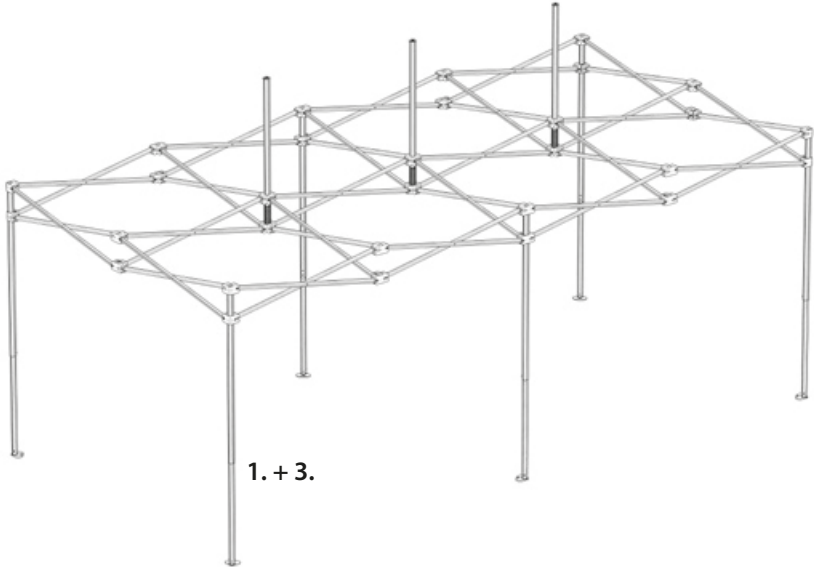

PRO-TENT 2000 spare parts for series with grey plastic connectors (new version built **since November 2021**)

PRO-TENT 2000 spare parts for series with grey plastic connectors (new version built since November 2021)

Pos.	Article No.	Description	Price in CHF
1+3	2.806050.N	Middle pole, complete with inner pole (with quadratic base: Art. 2.806050Q.N)	61.–
2+3	2.806010.N	Middle pole, complete with inner pole (with quadratic base: Art. 2.806010Q.N)	61.–
3	2.806020	Inner pole with foot (with quadratic base: Art. 2.806020Q)	35.–
4	2.806100.N	Gable, complete with tension spring	83.–
5	2.809002	Metal V-spring	1.30
6	2.806400.N	2-way connector for corner pole	3.60
7	2.807010.N	Profil cover, without lip	0.90
8	2.806420.N	3-way connector top and bottom for roof profiles	3.90
9	2.806440.N	4-way connector for gable	5.40
10	2.806441.N	4-way slider for gable	5.30
11	2.806430.N	3-way connector for center pole	4.90
12	2.806435.N	Press-stud remover, red	0.60
13	5.807020	Profile cover, with lip, for gable, grey	1.40
14	2.806526.N	Screw M6 to connector for fixation of roof profiles	0.60