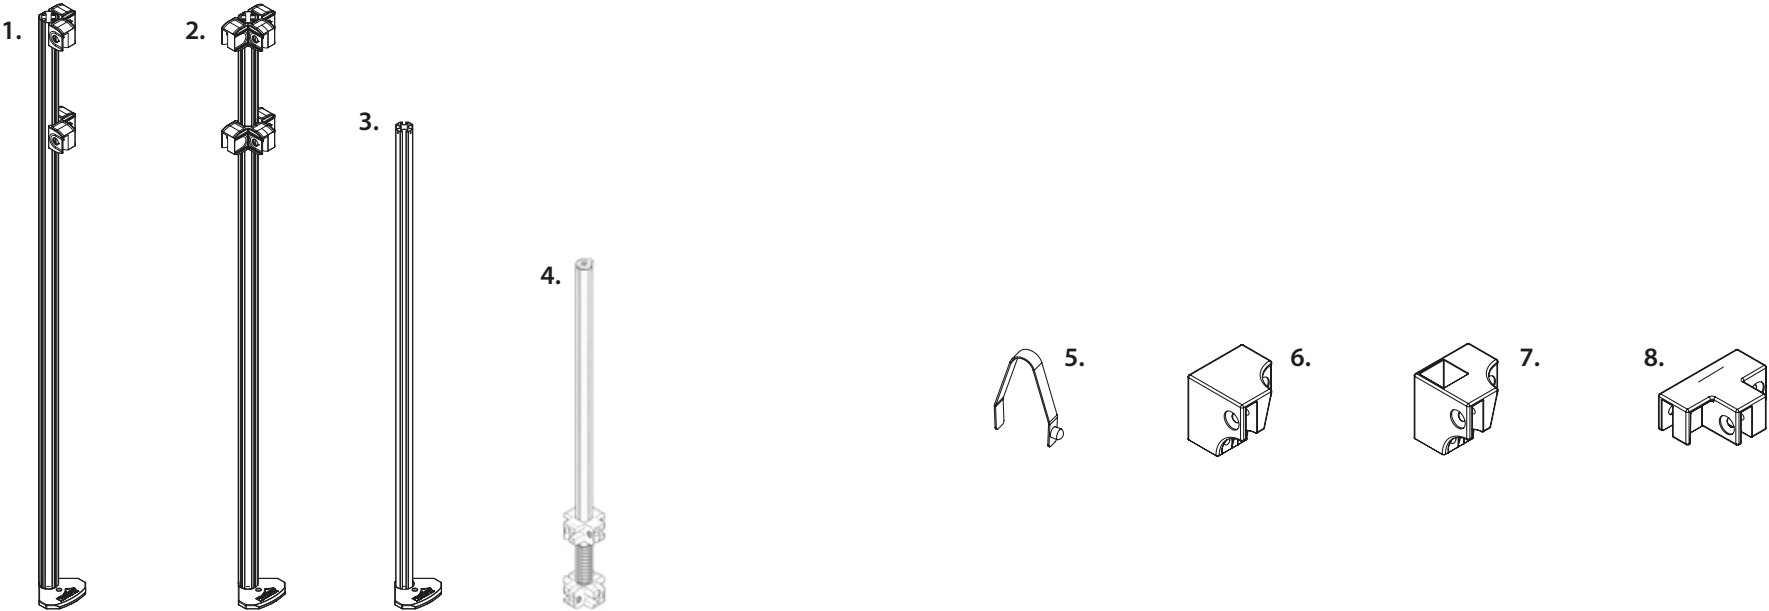

PRO-TENT 2000 spare parts for series with black plastic connectors (old version built **until November 2021**)

PRO-TENT 2000 spare parts for series with black plastic connectors (old version built **until November 2021**)

Pos.	Article No.	Description	Price in CHF
1+3	2.806050	Middle pole, complete with inner pole (with quadratic base: Art. 2.806050Q)	61.–
2+3	2.806010	Middle pole, complete with inner pole (with quadratic base: Art. 2.806010Q)	61.–
3	2.806020	Inner pole with foot (with quadratic base: Art. 2.806020Q)	35.–
4	2.806100	Gable, complete with tension spring	73.–
5	2.809002	Metal V-spring	1.30
6	2.806400	2-way connector for corner pole	3.60
7	2.806411	2-way slider for corner pole	3.60
8	2.806420S	3-way connector for roof profiles	3.90
9	2.806440	4-way connector for gable	5.40
10	2.806441	4-way slider for gable	5.30
11	2.806430	3-way connector for center pole	4.90
12	2.806431	3-way slider for center pole	4.90
13	5.807020	Profile cover, with lip, for gable, grey	1.40
14	2.806526	Screw fitting kit for connectors (4 countersunk head screws M6 x 32 mm and nuts M6)	4.30