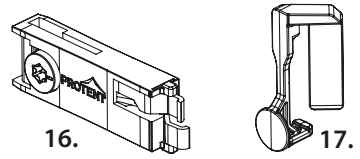

SPARE PARTS PRO-TENT MODUL 4000

valid from 01.01.2022

PRO-TENT MODUL 4000 - SPARE PARTS

PRO-TENT MODUL 4000 – SPARE PARTS

Pos.	Article No.	Description	Price in CHF
1	4.806012.NS	Corner pole, complete (outer profile with 2-way connectors and inner profile incl. foot) connectors silver lacquered. (Black version: Art. 4.806012)	102.–
2	4.806022.NS	Middle pole, complete (outer profile with 3-way connectors and inner profile incl. foot) connectors silver lacquered. (Black version: Art. 4.806022)	116.–
3	4.806030.NS	Inner pole with stand	71.–
4	4.806441.SB	Gable complete , tension spring silver lacquered. (Black version: Art. 4.806441)	95.–
5	4.809002	POM spring large with metal point for outer pole	2.90
6	4.809005	POM spring small with red point for inner profile	3.30
7	4.806015	Adapter rail for sidewall , set of 4 pcs	15.10
8	4.806520.SB	Quick bolt, singles , silver lacquered. (Black version: Art. 4.806520)	1.–
9	4.806400.SB	2-way connector for corner pole , silver lacquered. (Black version: Art. 4.806400)	6.90
10	4.806410.SB	3-way connector for connecting three roof profiles , silver lacquered. (Black version: Art. 4.806410)	9.80
11	4.806420.SB	3-way connector for middle pole , silver lacquered. (Black version: Art. 4.806420)	11.–
12	4.806430.SB	4-way connector for gable rod , silver lacquered. (Black version: Art. 4.806430)	12.20
13	4.806620	Roof profile with slot , one assembled pair	55.–
14	4.807010.GR	Profile cover without lip , grey. (Black version: Art. 4.807010)	2.–
15	4.807020.GR	Profile cover with lip , for gable, grey. (Black version: Art. 4.807020)	1.90