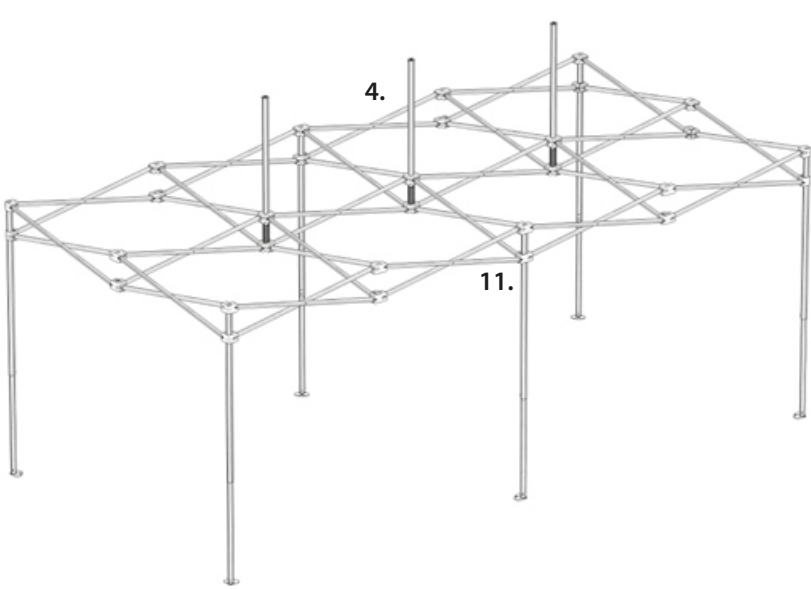

SPARE PARTS PRO-TENT MODUL 4000

valid from 01.01.2022

PRO-TENT MODUL 4000 - SPARE PARTS

PRO-TENT MODUL 4000 – SPARE PARTS

Pos.	Article No.	Description	Price in CHF
1	4.806012.NS	Corner pole, complete (outer profile with 2-way connectors and inner profile incl. foot) connectors silver lacquered. (Black version: Art. 4.806012)	102.–
2	4.806022.NS	Middle pole, complete (outer profile with 3-way connectors and inner profile incl. foot) connectors silver lacquered. (Black version: Art. 4.806022)	116.–
3	4.806030.NS	Inner pole with stand	71.–
4	4.806441.SB	Gable complete , tension spring silver lacquered. (Black version: Art. 4.806441)	95.–
5	4.809002	POM spring large with metal point for outer pole	2.90
6	4.809005	POM spring small with red point for inner profile	3.30
7	4.806015	Adapter rail for sidewall , set of 4 pcs	15.10
8	4.806520.SB	Quick bolt, singles , silver lacquered. (Black version: Art. 4.806520)	1.–
9	4.806400.SB	2-way connector for corner pole , silver lacquered. (Black version: Art. 4.806400)	6.90
10	4.806410.SB	3-way connector for connecting three roof profiles , silver lacquered. (Black version: Art. 4.806410)	9.80
11	4.806420.SB	3-way connector for middle pole , silver lacquered. (Black version: Art. 4.806420)	11.–
12	4.806430.SB	4-way connector for gable rod , silver lacquered. (Black version: Art. 4.806430)	12.20
13	4.806620	Roof profile with slot , one assembled pair	55.–
14	4.807010.GR	Profile cover without lip , grey. (Black version: Art. 4.807010)	2.–
15	4.807020.GR	Profile cover with lip , for gable, grey. (Black version: Art. 4.807020)	1.90