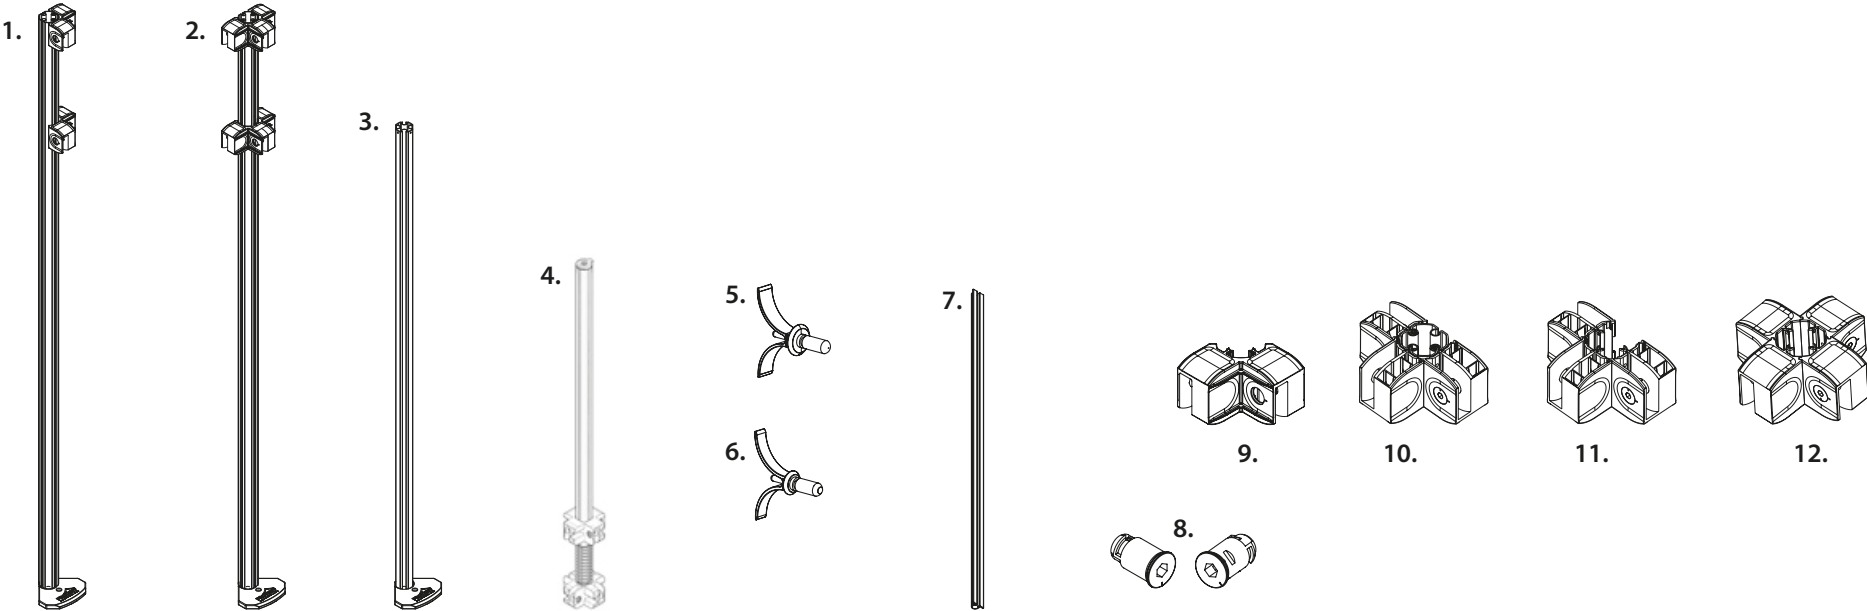

SPARE PARTS PRO-TENT MODUL 4000

valid from 01.01.2022

PRO-TENT MODUL 4000 - SPARE PARTS

PRO-TENT MODUL 4000 – SPARE PARTS

Pos.	Article No.	Description	Price in CHF
1	4.806012.NS	Corner pole, complete (outer profile with 2-way connectors and inner profile incl. foot) connectors silver lacquered. (Black version: Art. 4.806012)	102.–
2	4.806022.NS	Middle pole, complete (outer profile with 3-way connectors and inner profile incl. foot) connectors silver lacquered. (Black version: Art. 4.806022)	116.–
3	4.806030.NS	Inner pole with stand	71.–
4	4.806441.SB	Gable complete , tension spring silver lacquered. (Black version: Art. 4.806441)	95.–
5	4.809002	POM spring large with metal point for outer pole	2.90
6	4.809005	POM spring small with red point for inner profile	3.30
7	4.806015	Adapter rail for sidewall , set of 4 pcs	15.10
8	4.806520.SB	Quick bolt, singles , silver lacquered. (Black version: Art. 4.806520)	1.–
9	4.806400.SB	2-way connector for corner pole , silver lacquered. (Black version: Art. 4.806400)	6.90
10	4.806410.SB	3-way connector for connecting three roof profiles , silver lacquered. (Black version: Art. 4.806410)	9.80
11	4.806420.SB	3-way connector for middle pole , silver lacquered. (Black version: Art. 4.806420)	11.–
12	4.806430.SB	4-way connector for gable rod , silver lacquered. (Black version: Art. 4.806430)	12.20
13	4.806620	Roof profile with slot , one assembled pair	55.–
14	4.807010.GR	Profile cover without lip , grey. (Black version: Art. 4.807010)	2.–
15	4.807020.GR	Profile cover with lip , for gable, grey. (Black version: Art. 4.807020)	1.90